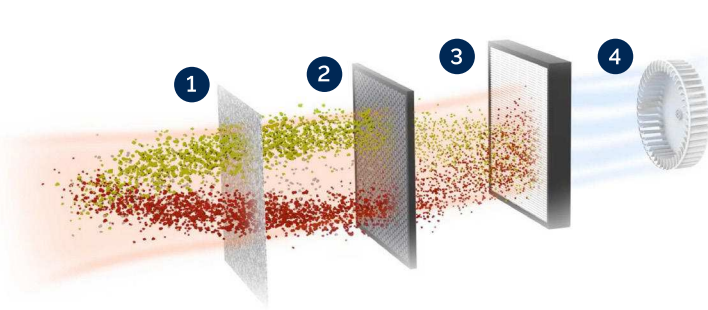

# Only Fellowes Air Purifiers sense & react to changes in air quality and occupancy while showing you the air is clean.

Our AeraMax Pro AM3 and AM4 units with H13 filters capture at least 99.95% of particles as small as 0.1 microns, including allergens, such as pollen, dust, pet dander, and smoke.