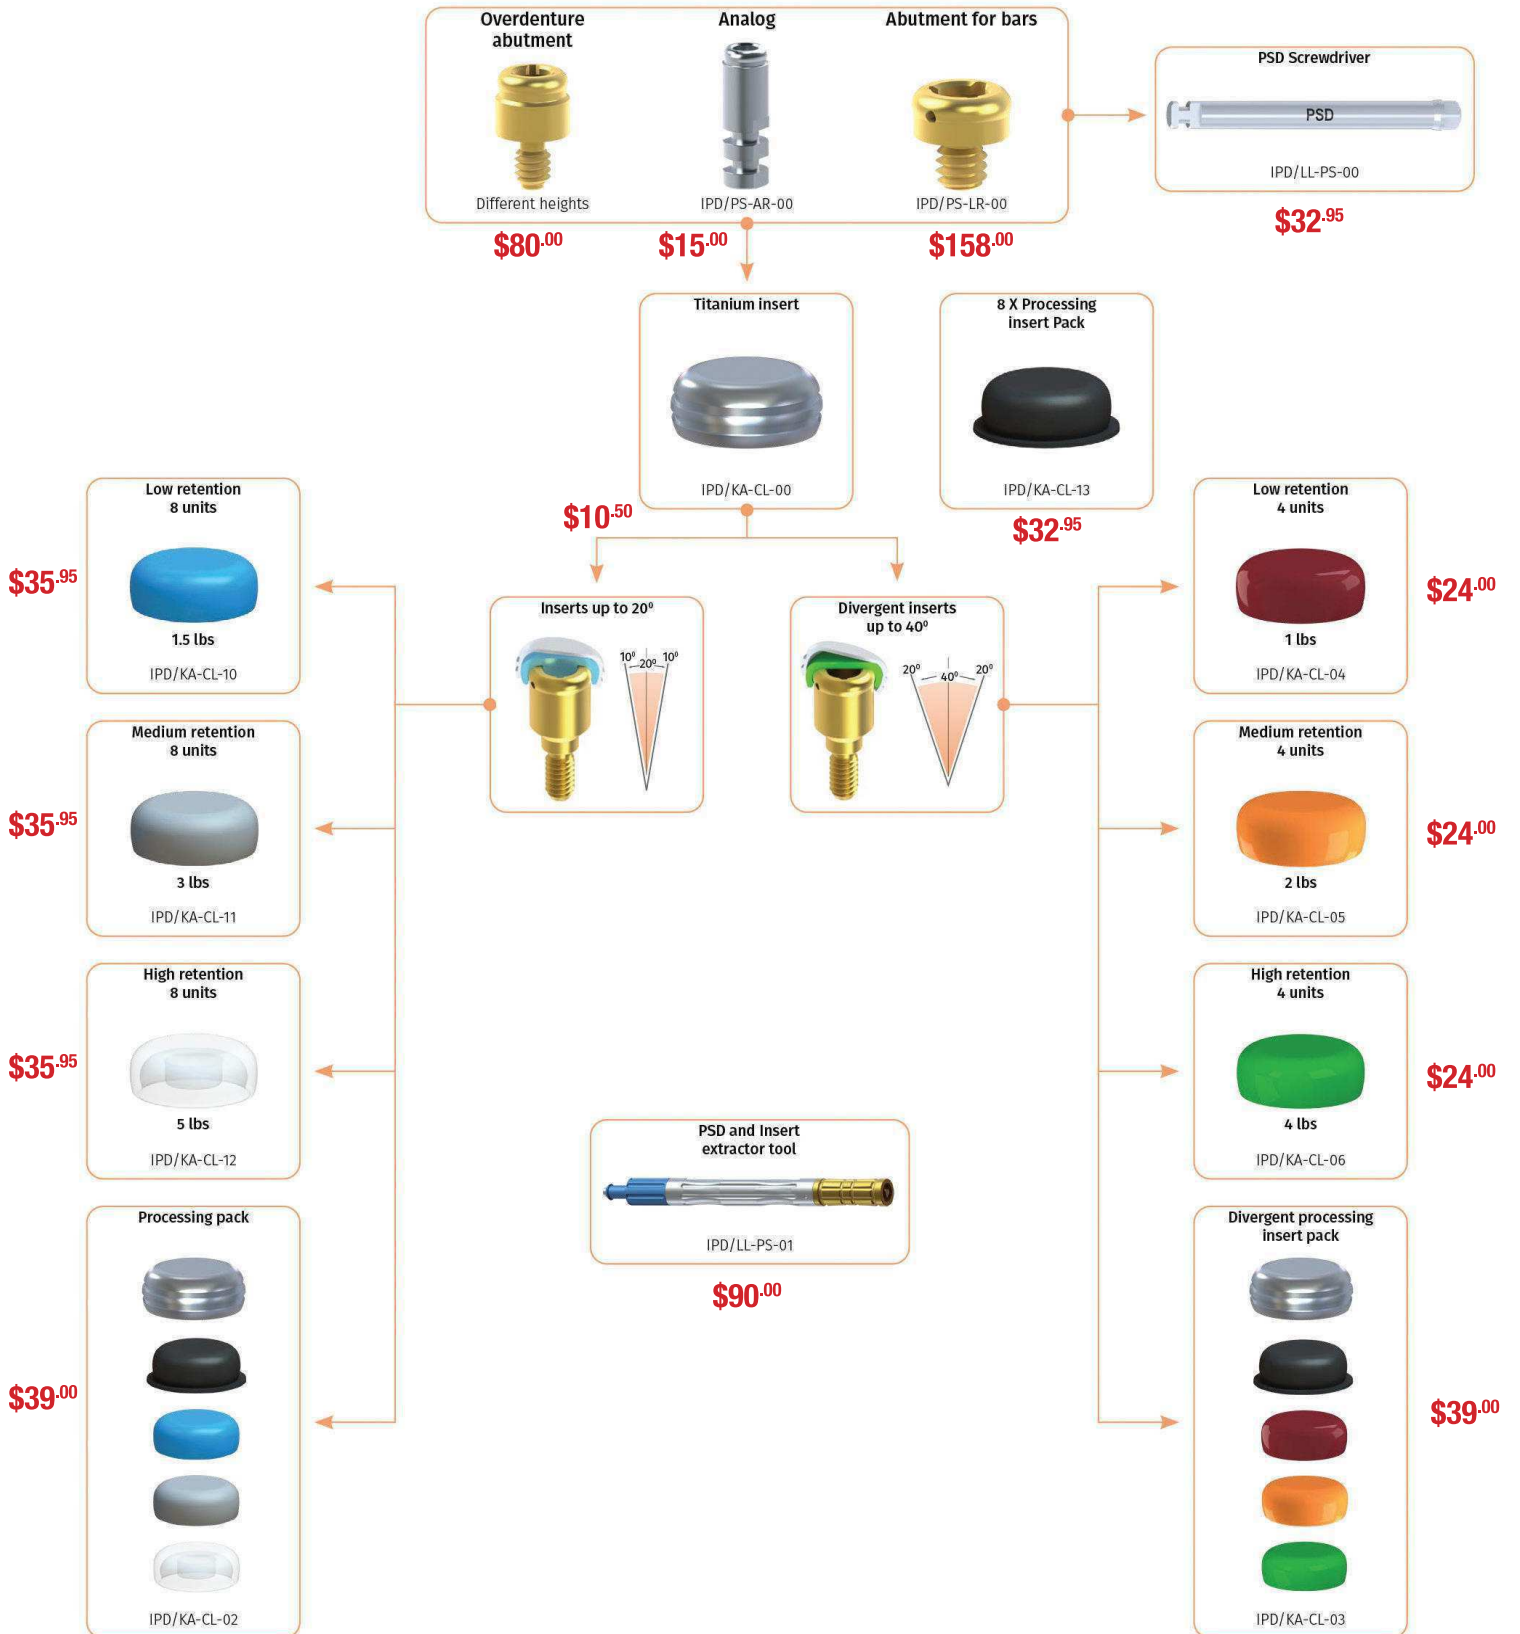

WORKING SYSTEMS PSD system

NOW STOCKING PSD Overdenture Abutments For Most Popular Platforms

WOKRFLOW DIAGRAM